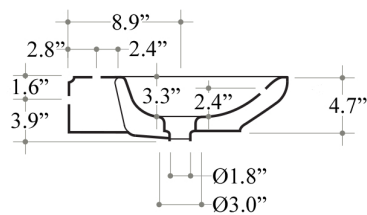

<p><b>Collection</b> Start</p>	<p><b>Model  </b> Start 72W</p>	<p>Dimensions Metric  <i>1 inch = 2.54 cm</i>  <i>1 inch = 25.4 mm</i></p>	 <p>1051 Lea Drive - Collegeville, PA 19426          Tel. 215 513 9400 - Fax 610 831 0215  <a href="http://www.ws bathcollections.com">www.ws bathcollections.com</a> - <a href="mailto:info@ws bathcollectins.com">info@ws bathcollectins.com</a></p>
------------------------------------	-------------------------------------	--	---

Bathroom Sink  
 28.3" L x 19.7" W x 4.7" H  
 With Overflow  
 40 LBS  
 Capacity Tank: 8 Lt.  
 Vessel / Wall Mount Installation

Vessel

Wall Mount

Collection  
 Ceramica  
 Start

Model |  
 Start 72W

Dimensions Metric  
 1 inch = 2.54 cm  
 1 inch = 25.4 mm

### Vessel/ countertop installation

Bolts

Silicone (*optional*)

Collection  
Ceramica  
Start

Model |  
Start 72W

Dimensions Metric  
*1 inch = 2.54 cm*  
*1 inch = 25.4 mm*

**WS**<sup>®</sup>  
BATH  
COLLECTIONS