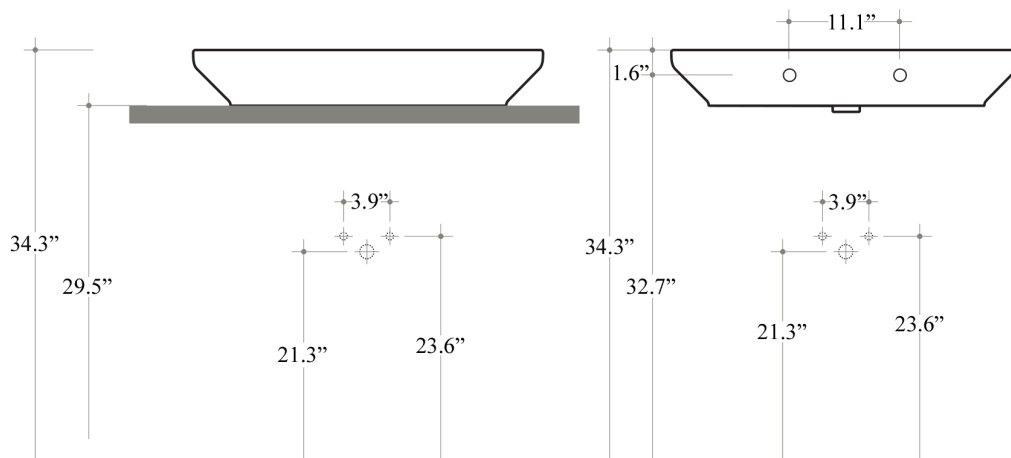

Features

- Ceramic
- With overflow
- Countertop or wall-mount installation
- Available with one, three, or no faucet hole
- ADA Compliant

Start 72W

SKU# | Option:

- Start 72W.00 | No faucet hole
- Start 72W.01 | One faucet hole
- Start 72W.03 | Three faucet holes

<p><b>Collection</b> Start</p>	<p><b>Model  </b> Start 72W</p>	<p>Dimensions Metric  <i>1 inch = 2.54 cm</i>  <i>1 inch = 25.4 mm</i></p>	 <p>1051 Lea Drive - Collegeville, PA 19426          Tel. 215 513 9400 - Fax 610 831 0215  <a href="http://www.ws bathcollections.com">www.ws bathcollections.com</a> - <a href="mailto:info@ws bathcollectins.com">info@ws bathcollectins.com</a></p>
------------------------------------	-------------------------------------	--	---

Bathroom Sink  
 28.3" L x 19.7" W x 4.7" H  
 With Overflow  
 40 LBS  
 Capacity Tank: 8 Lt.  
 Vessel / Wall Mount Installation

Vessel

Wall Mount

Collection  
 Ceramica  
 Start

Model |  
 Start 72W

Dimensions Metric  
 1 inch = 2.54 cm  
 1 inch = 25.4 mm

### Vessel/ countertop installation

Bolts

Silicone (*optional*)

Collection  
Ceramica  
Start

Model |  
Start 72W

Dimensions Metric  
*1 inch = 2.54 cm*  
*1 inch = 25.4 mm*

**WS**<sup>®</sup>  
BATH  
COLLECTIONS