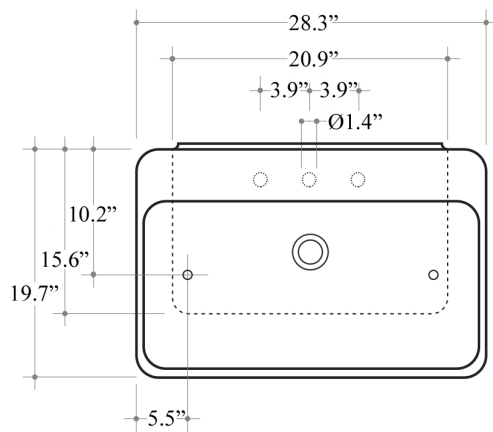

Features

- Ceramic
- With overflow
- Countertop or wall-mount installation
- Available with one, three, or no faucet hole
- ADA Compliant

Start 72W

SKU# | Option:

- Start 72W.00 | No faucet hole
- Start 72W.01 | One faucet hole
- Start 72W.03 | Three faucet holes

<p><b>Collection</b> Start</p>	<p><b>Model  </b> Start 72W</p>	<p>Dimensions Metric  <i>1 inch = 2.54 cm</i>  <i>1 inch = 25.4 mm</i></p>	 <p>1051 Lea Drive - Collegeville, PA 19426          Tel. 215 513 9400 - Fax 610 831 0215  <a href="http://www.ws bathcollections.com">www.ws bathcollections.com</a> - <a href="mailto:info@ws bathcollectins.com">info@ws bathcollectins.com</a></p>
------------------------------------	-------------------------------------	--	---

Bathroom Sink  
 28.3" L x 19.7" W x 4.7" H  
 With Overflow  
 40 LBS  
 Capacity Tank: 8 Lt.  
 Vessel / Wall Mount Installation

Vessel

Wall Mount

Collection  
 Ceramica  
 Start

Model |  
 Start 72W

Dimensions Metric  
 1 inch = 2.54 cm  
 1 inch = 25.4 mm

### Vessel/ countertop installation

Bolts

Silicone (*optional*)

Collection  
Ceramica  
Start

Model |  
Start 72W

Dimensions Metric  
*1 inch = 2.54 cm*  
*1 inch = 25.4 mm*

**WS**<sup>®</sup>  
BATH  
COLLECTIONS